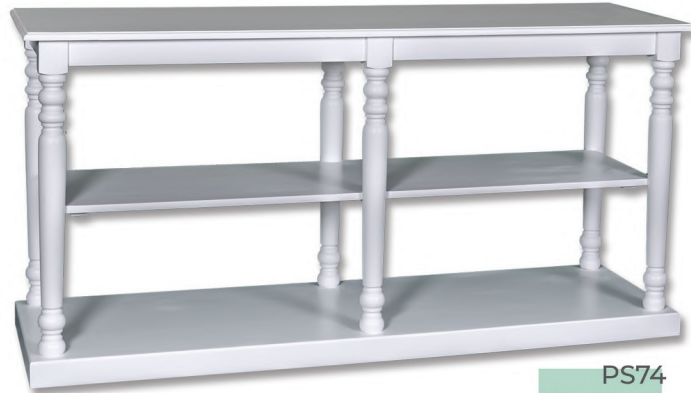

PS142
130 x 60 x 78

DIRECTOIRE
Collection

PS605
160 x 70 x 78

PS115
140 x 70 x 78

Consoles & Sideboards

PS477
100 x 41 x 90

PS496
120 x 35 x 79

- Choose for any model with drawer simple metal rail or even soft-close metal rail
- Also available with OAK Top

PS473
139 x 35 x 85

PS433
120 x 35 x 85

PS432
85 x 35 x 85

Consoles & Sideboards

PS178
110 x 60 x 89

PS74
180 x 60 x 89

PS29
180 x 45 x 76

PS30
96 x 45 x 76