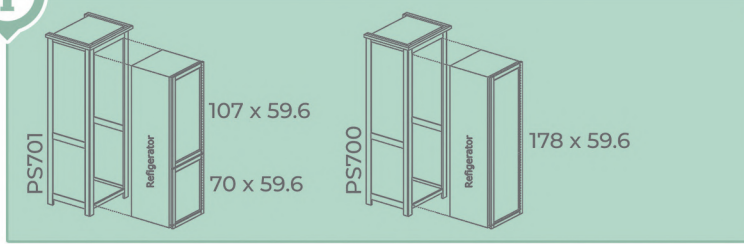

Modular Kitchen

PS706 is equipped as standard with standard metal rails.