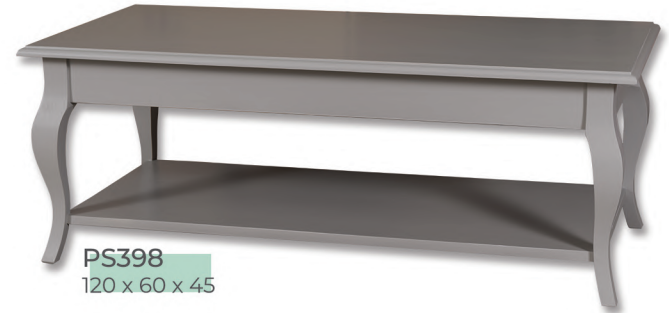

PS677
130 x 130 x 78

PS715
180 x 100 x 78
210 x 100 x 78

PS678
210 x 90 x 78

PS576
210 x 90 x 78

Coffee Tables

PS713
90 x 65 x 45

PS710
65 x 65 x 45

PS128
90 x 90 x 45

PS80
64 x 40 x 60
49 x 40 x 50
34 x 40 x 39

PS582
120 x 60 x 45

PS583
90 x 90 x 47

PS71
90 x 90 x 45

PS183
120 x 80 x 45

PS650
110 x 55 x 48
Chic Collection

PS398
120 x 60 x 45

PS131
120 x 65 x 45

PS532
120 x 65 x 48

Showcases & Library

- Choose for any model with drawer simple metal rail or even soft-close metal rail
- The BAS parts can also be ordered separately
- Also available with OAK Top

DIRECTOIRE
Collection