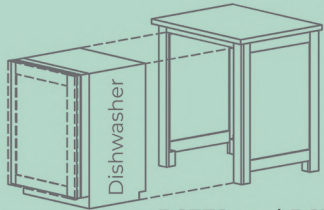

PS373
120 x 65 x 90

PS603
92 x 65 x 90

PS388
67 x 65 x 90

PS374
67 x 65 x 90

PS509
50 x 65 x 90

PS372 and PS704

PS704
65 x 65 x 90

PS372
80 x 65 x 90

PS526
86 x 65 x 90

Modular Kitchen

PS458 is available with a built-in rotating storage unit

PS458
98 x 98 x 90

PS371
76 x 65 x 90

PS685
45 x 65 x 90

PS702, and PS703 are equipped as standard with metal rails.