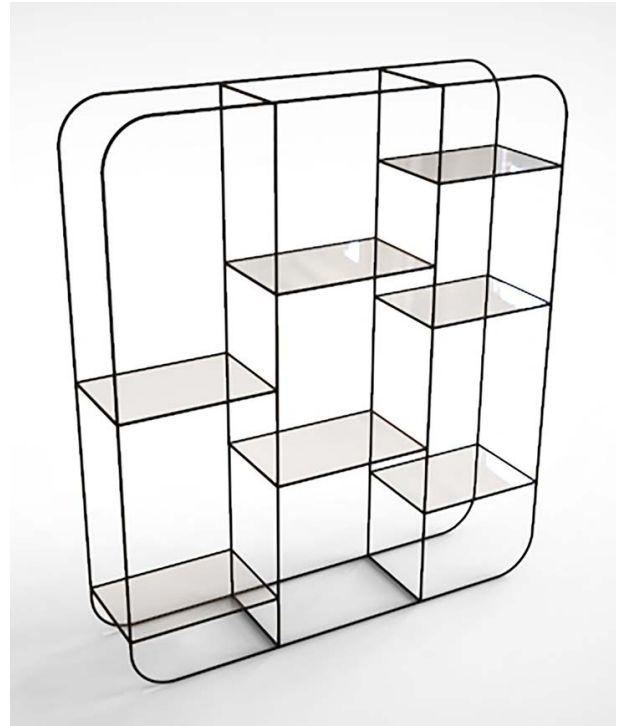

58 x 29 H 150
 RACK WITH ONE FLIPDOWN DOOR

20090

105 x 35 H 70
 RACK, CAN BE USED HORIZONTALLY
 OR VERTICALLY

20400

78 x 28 H 180
 RACK WITH 2 DRAWERS

20410

38 x 28 H 196
RACK WITH 3 DRAWERS

20420

78 x 28 H 180
RACK

20430

35 x 35 H 140
RACK

20440

195 x 35 H 120 - 80 - 160
RACK WITH 2 DRAWERS

20600

58 x 28 H 170
RACK WITH GLASS SHELVES

NEW

20610

113 x 29 H140
RACK WITH GLASS SHELVES

NEW

20620

58 / 38 x 28 H 200
WOODEN SHELVES

SIDE TABLES & CONSOLES

22000
90 x 30 H 85

22001
120 x 30 H 85